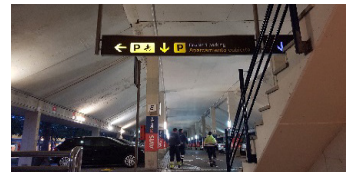

Comments:

Pre-Registration page: To improve your rental process, please register prior to your arrival.
<https://global.fireflycarrental.com/renter_details.html>

Please ask for the directions to return your vehicle to our staff once you collect your rental