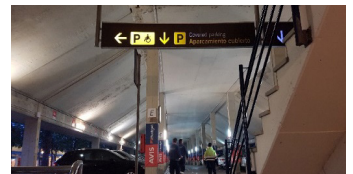

Comments:

Pre-Registration page: To improve your rental process, please register prior to your arrival.
<https://global.fireflycarrental.com/renter_details.html>

Please ask for the directions to return your vehicle to our staff once you collect your rental