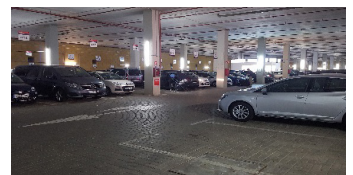

Comments:

Pre-Registration page: To improve your rental process, please register prior to your arrival.
<https://global.fireflycarrental.com/renter_details.html>

Please ask for the directions to return your vehicle to our staff once you collect your rental