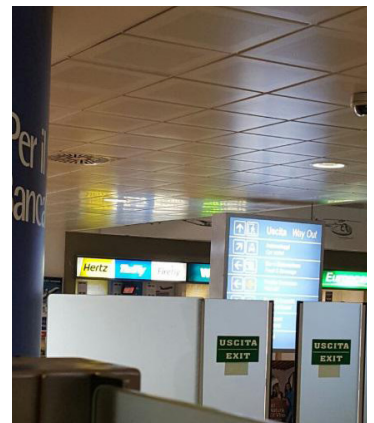

Comments:

Pre-Registration page: To improve your rental process, please register prior to your arrival.
<https://global.fireflycarrental.com/renter_details.html>

Please ask for the directions to return your vehicle to our staff once you collect your rental