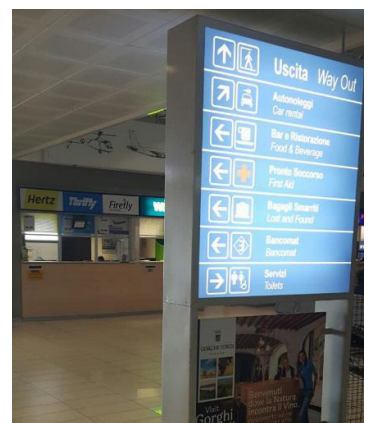

Comments:

Pre-Registration page: To improve your rental process, please register prior to your arrival.
<https://global.fireflycarrental.com/renter_details.html>

Please ask for the directions to return your vehicle to our staff once you collect your rental